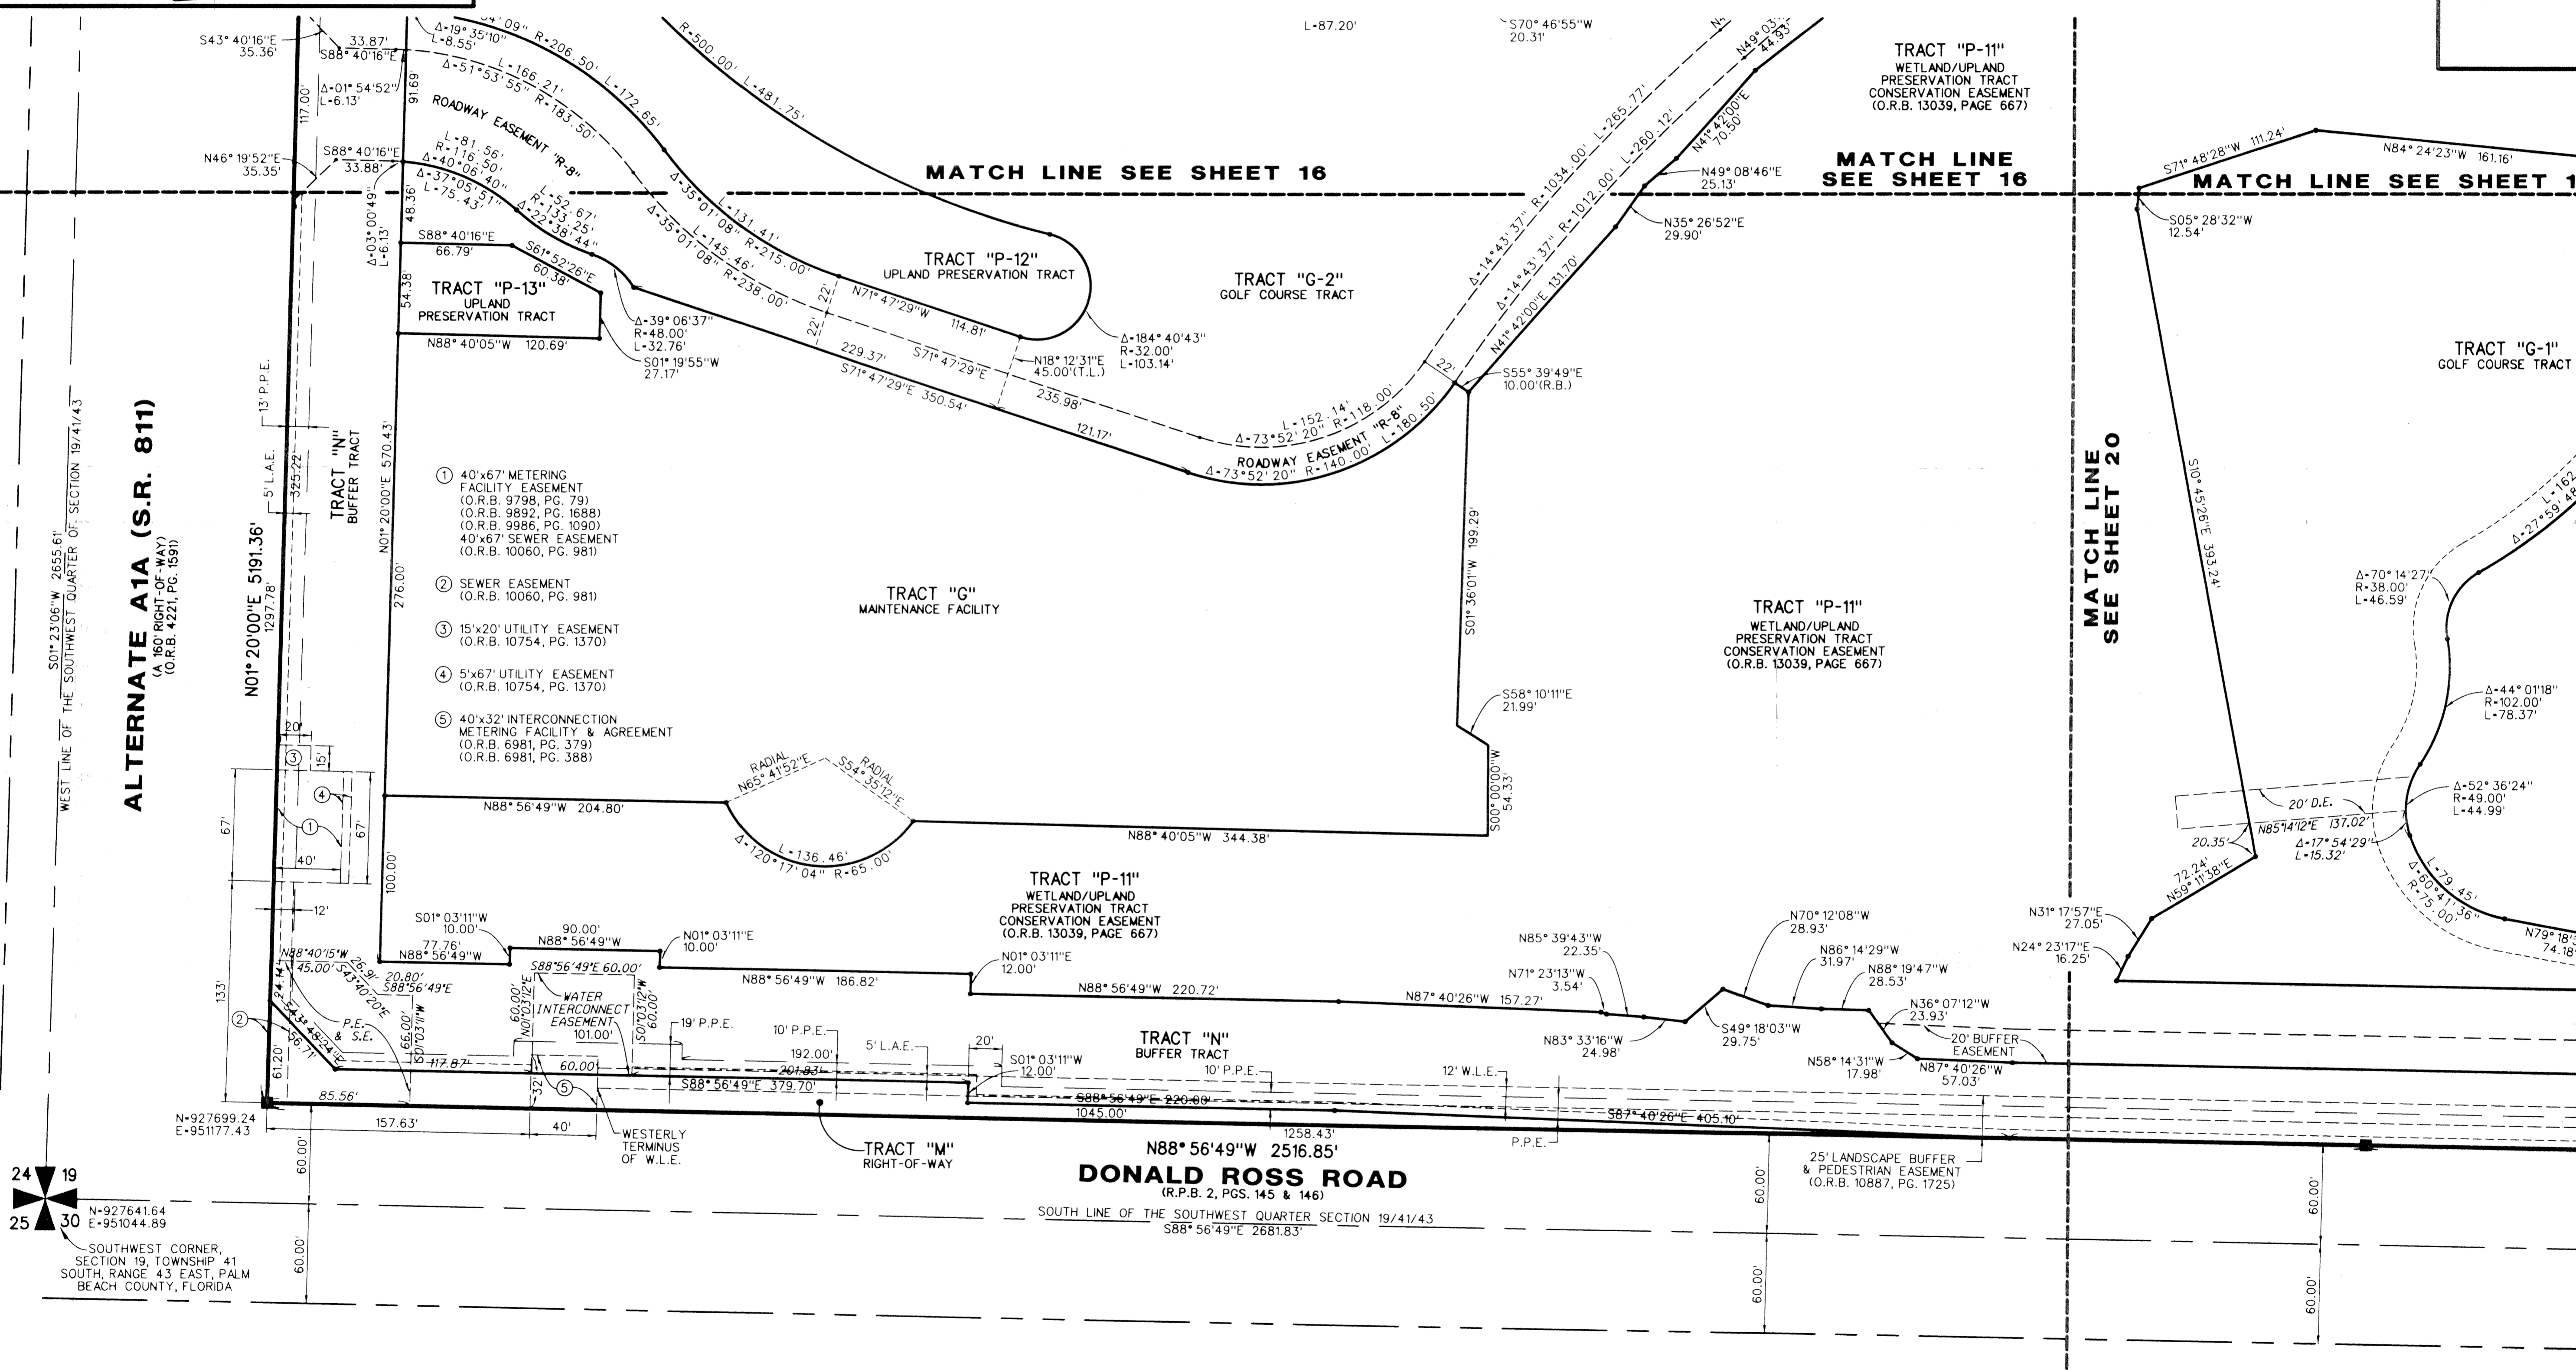

RITZ-CARLTON GOLF CLUB & SPA, JUPITER, A P.U.D.

SITUATE IN SECTION 19, TOWNSHIP 41 SOUTH, RANGE 43 EAST, TOWN OF JUPITER, PALM BEACH COUNTY, FLORIDA
DECEMBER, 2001
SHEET 19 OF 22

LIDBERG LAND SURVEYING, INC.
 675 West Indiantown Road, Suite 200, Jupiter, Florida 33458 TEL. 561-746-8454
 LB4431

CAD: K:\UST\194143\RITZ\1690306\SHEET19.DGN			
REF: K:\UST\194143\RITZ\1690306\1690306.DGN			
FLD.	FB.	PG.	JOB
OFF. R.W.			DATE
CKD. D.C.L.	SHEET 19 OF 22		DWG.